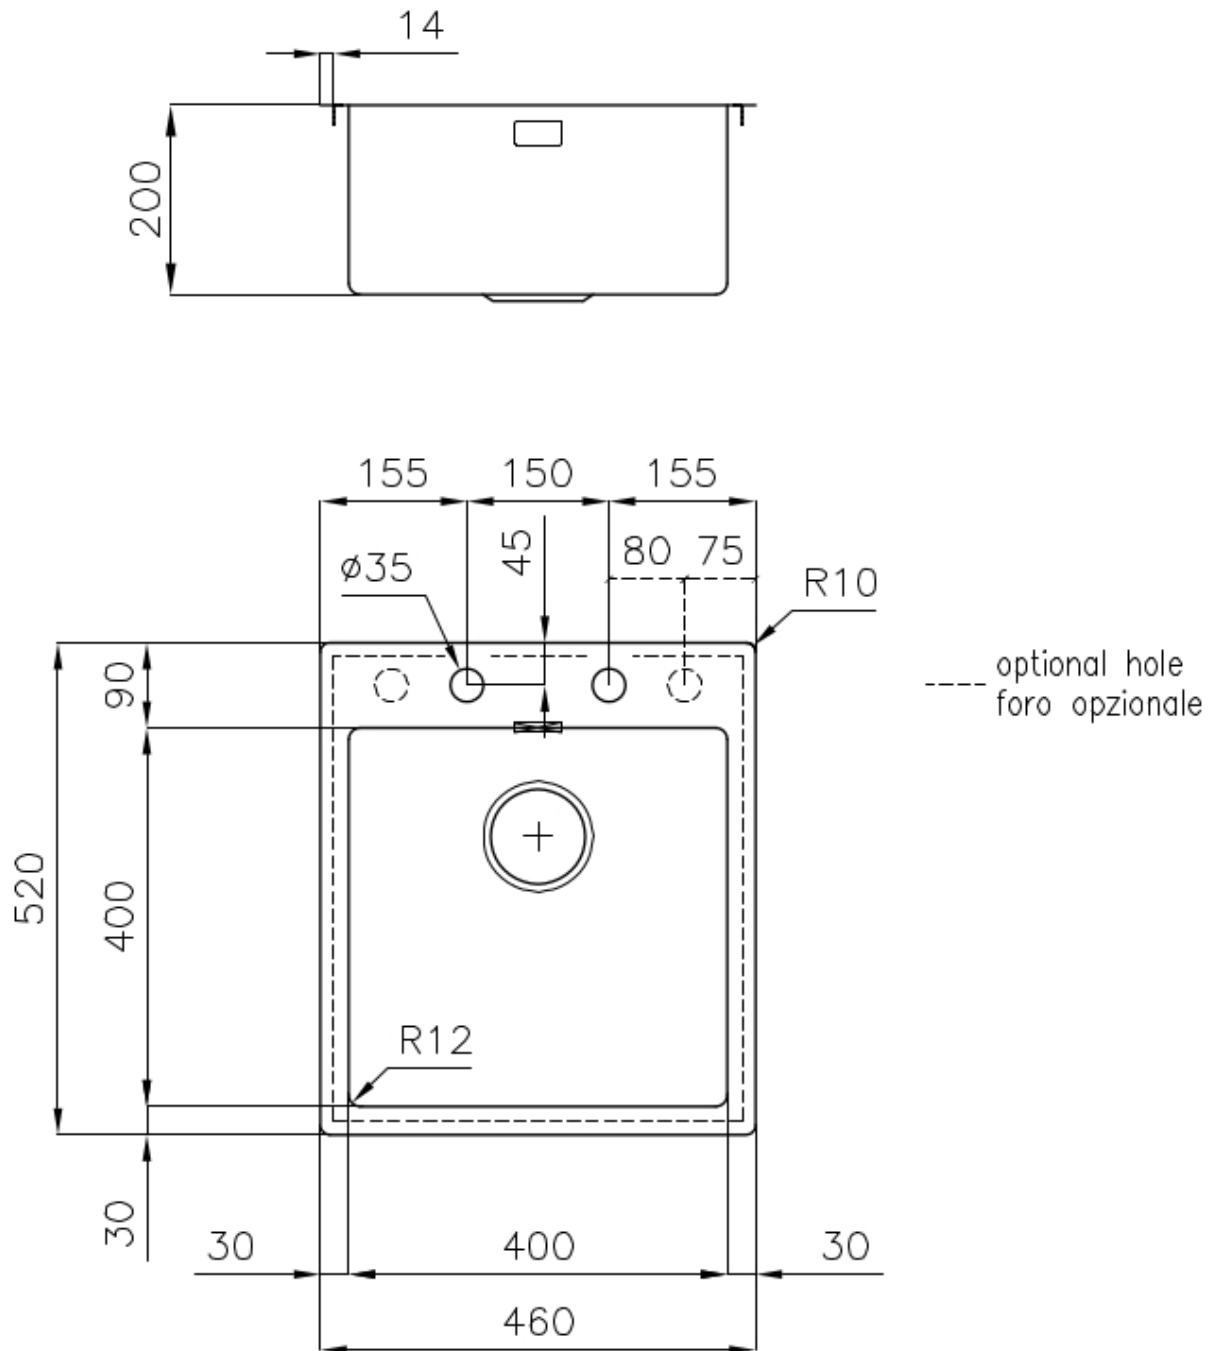

Space waste fitting

The elegant SPACE steel cap closes the drain and leaves no visible residues collected in the basket below. Space also has a small footprint and allows the optimal use of the under-sink compartment.

TECHNICAL DATA